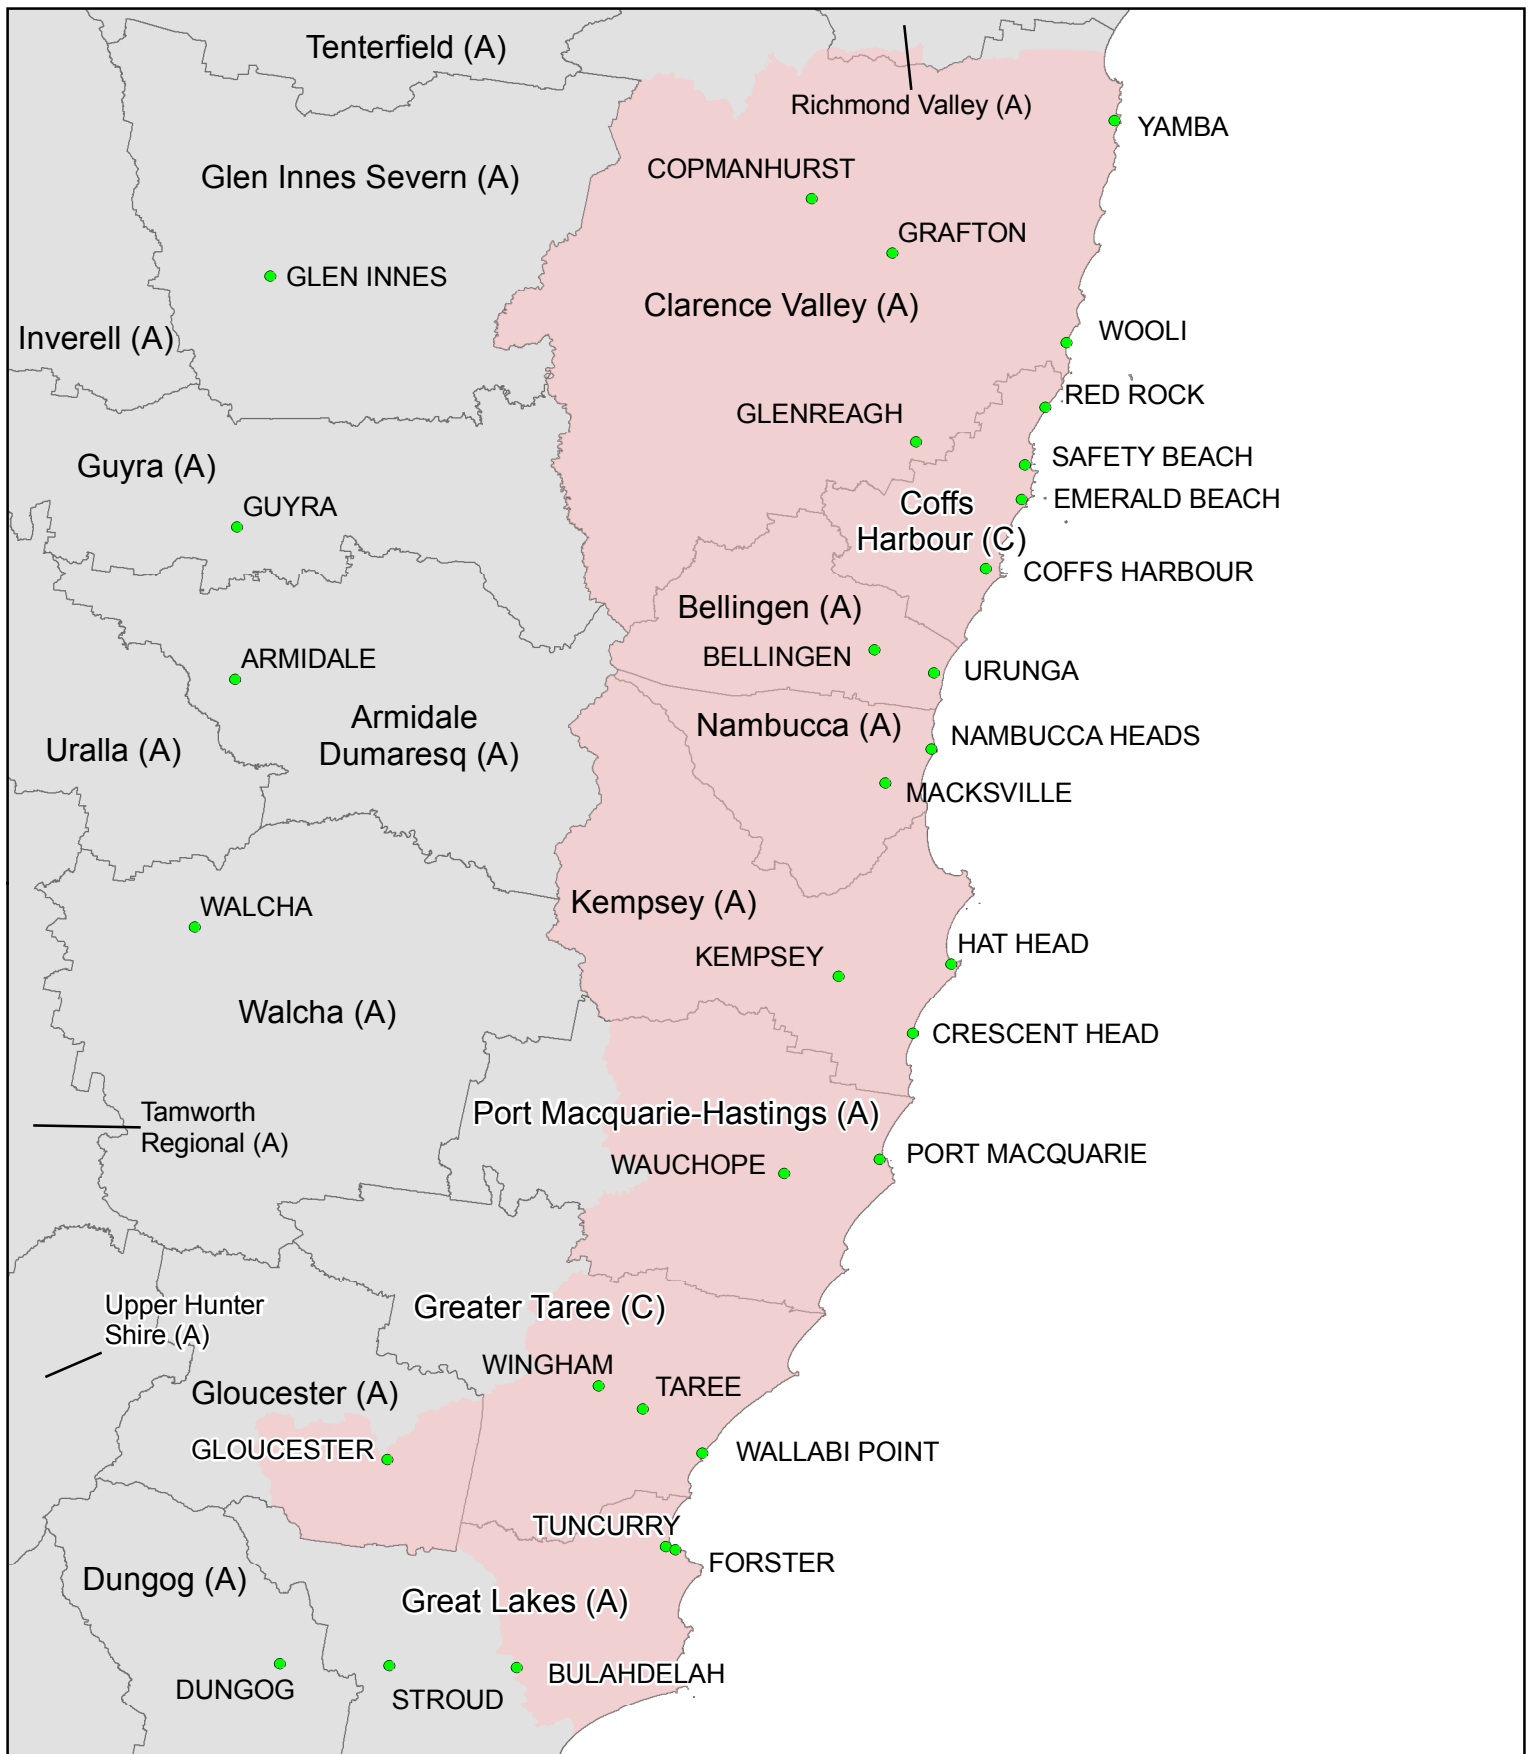

Local Government Areas in the Northern Rivers switchover area

Legend

NORTHERN RIVERS SWITCHOVER AREA