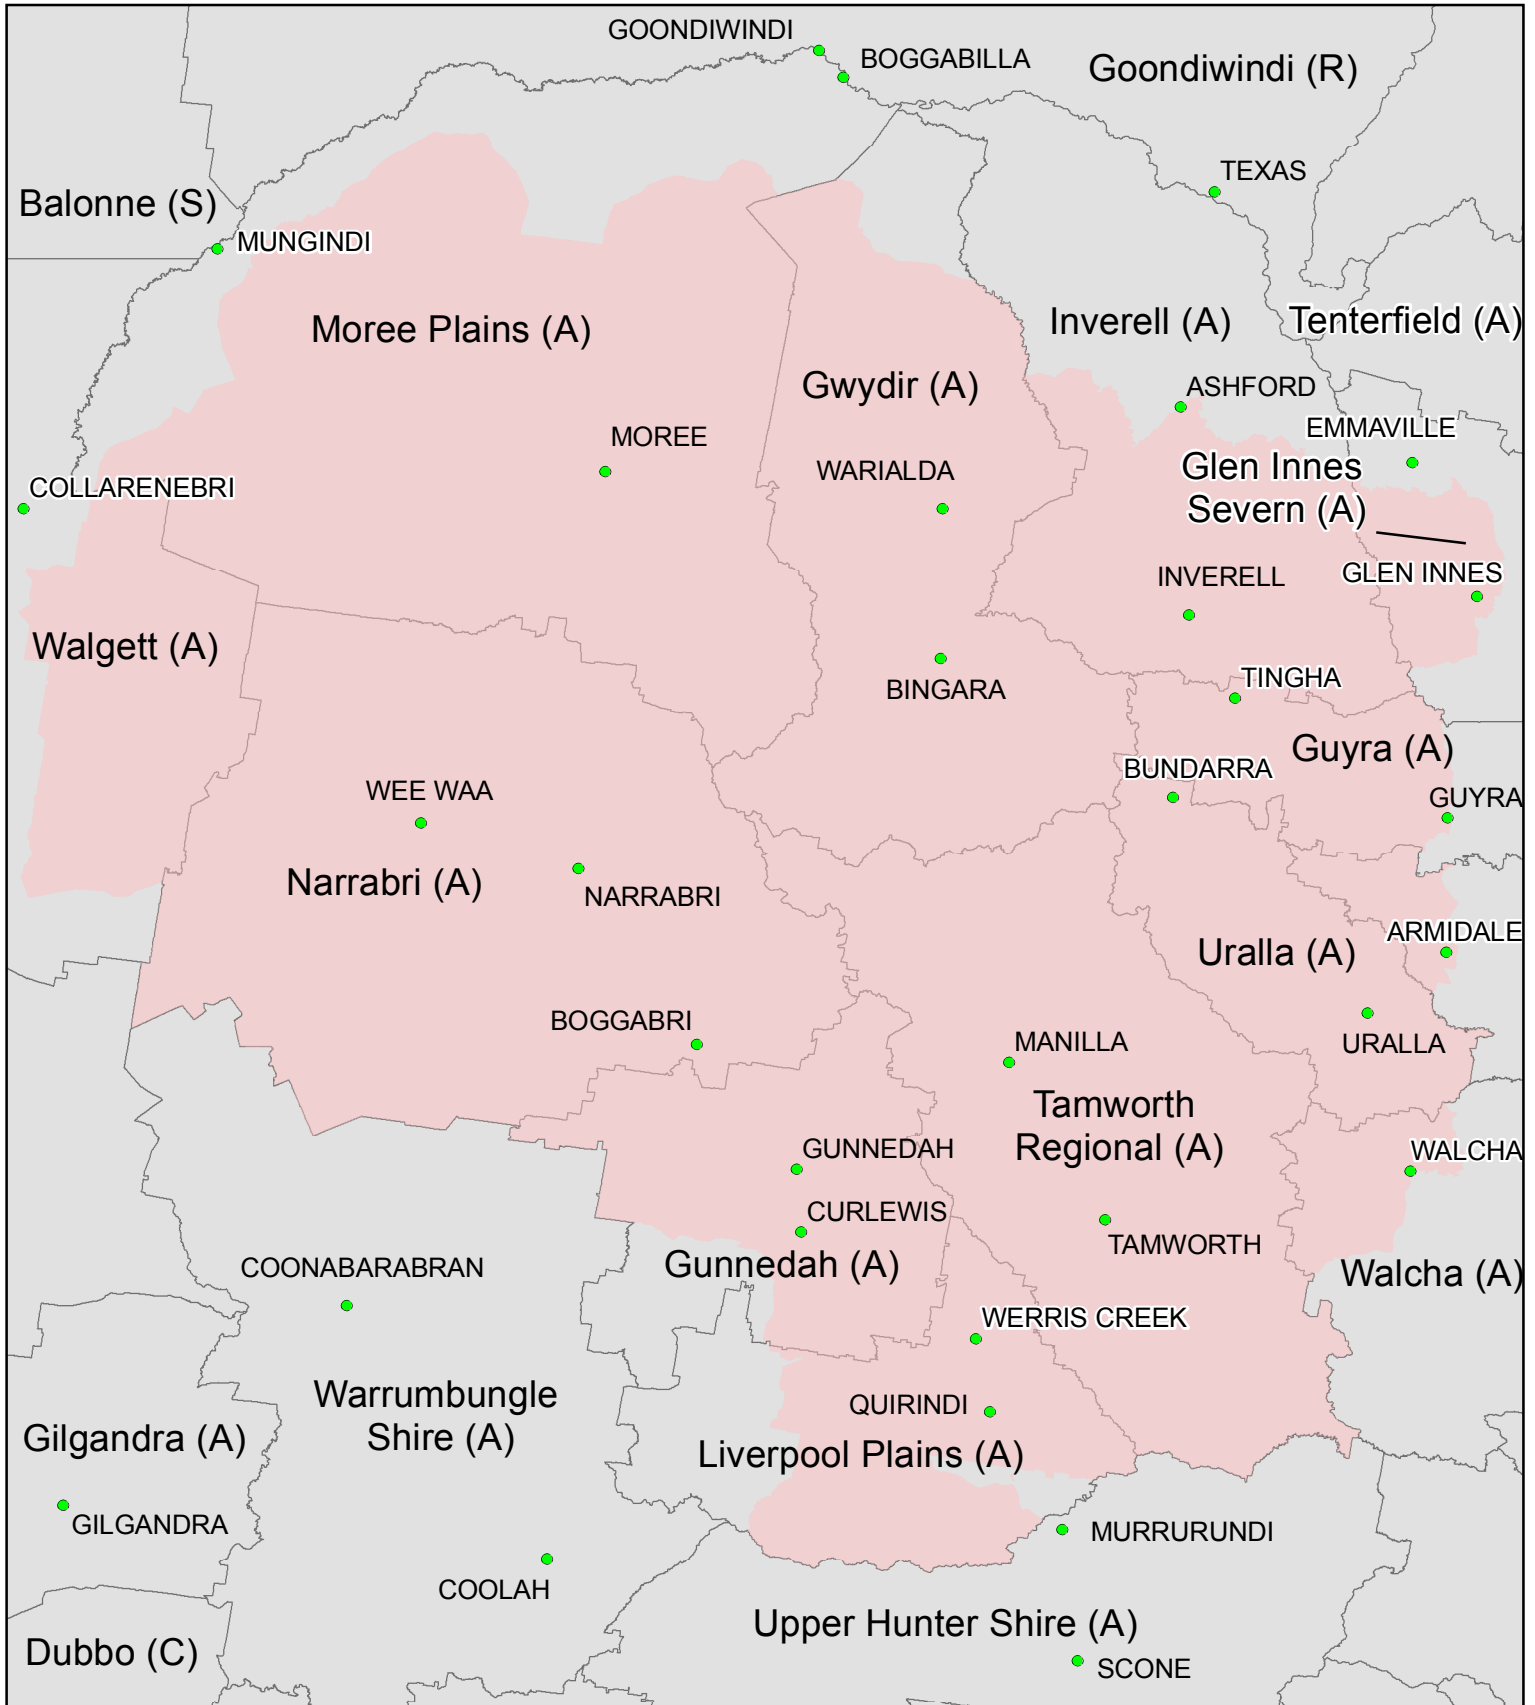

# Local Government Areas in the North West Slopes & Plains switchover area

## Legend

NORTH WEST SLOPES AND PLAINS