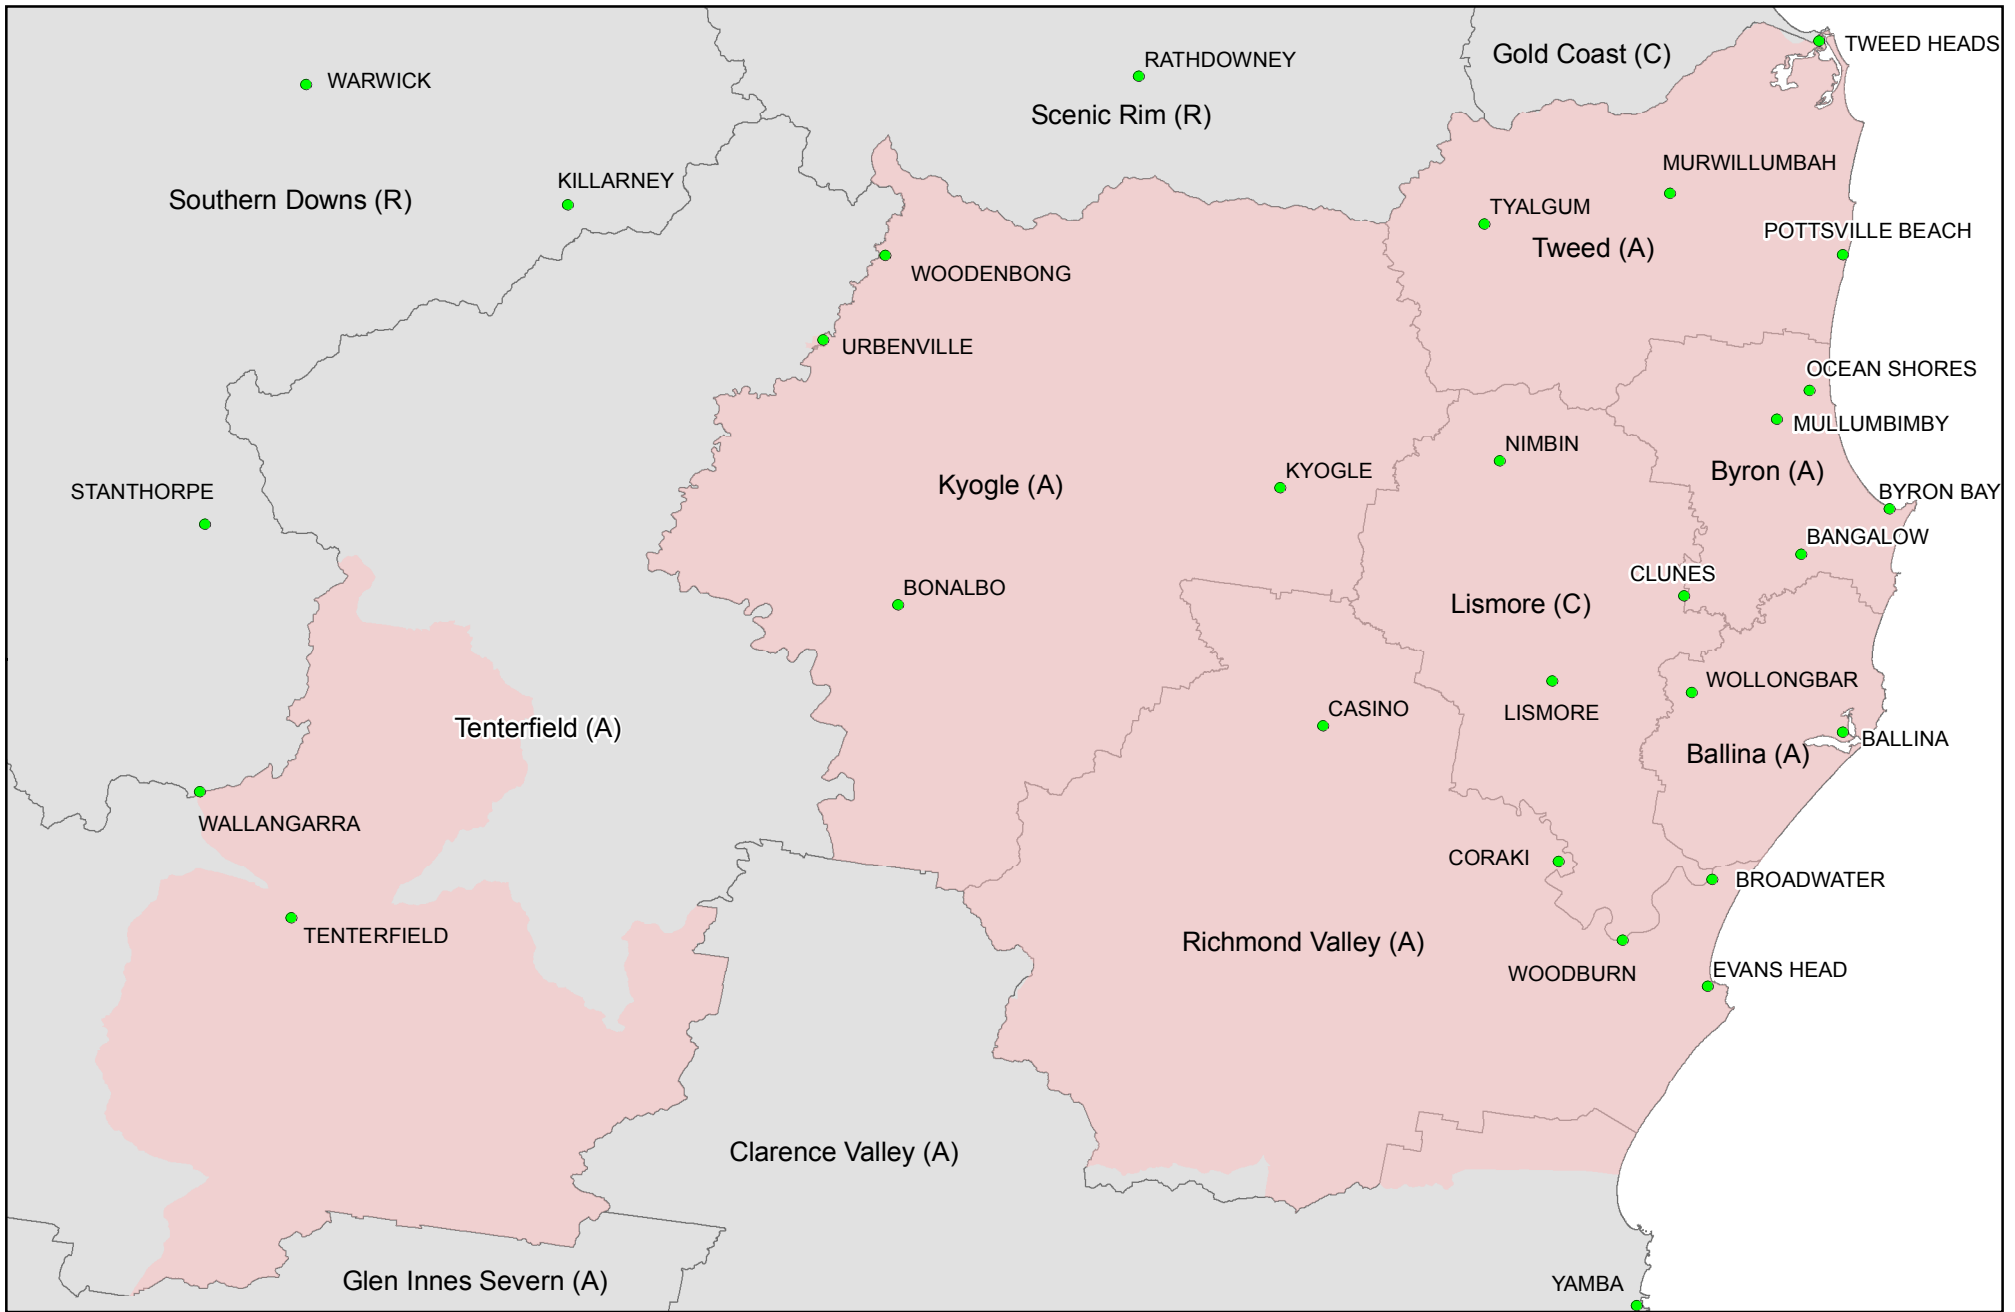

Local Government Areas in the Richmond/Tweed switchover area

Legend

 RICHMOND/TWEED SWITCHOVER AREA