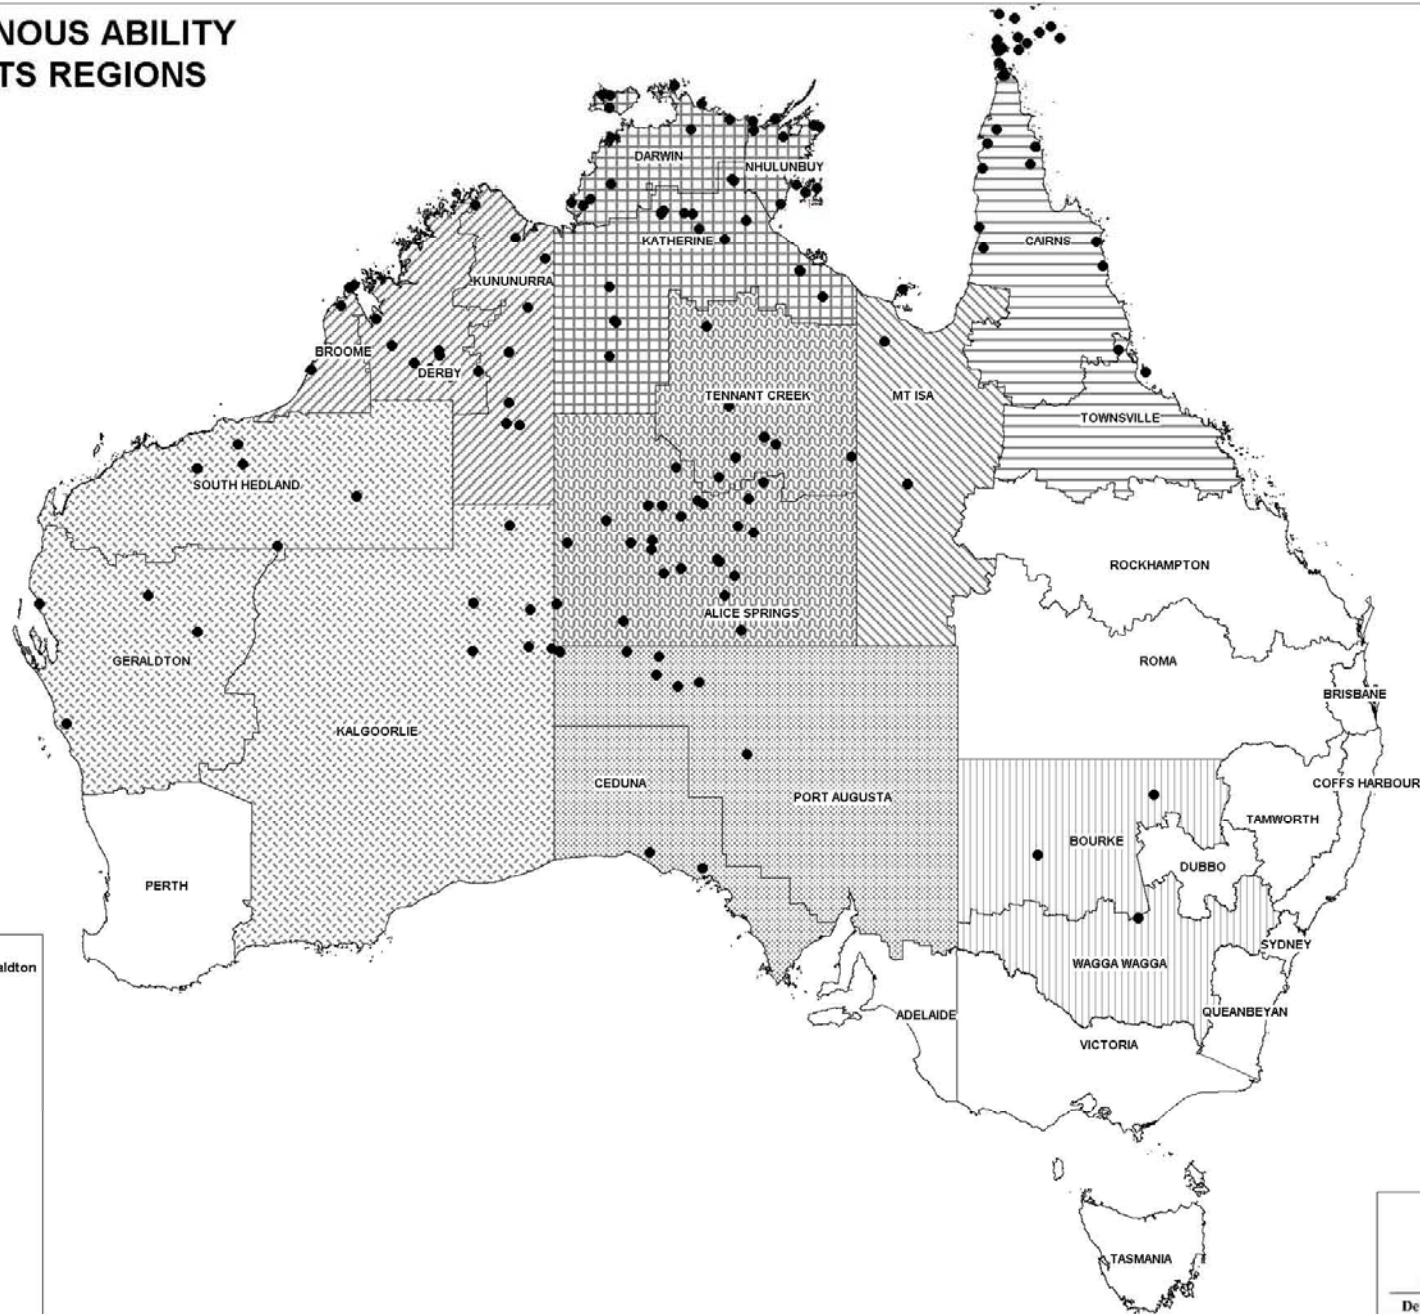

# BACKING INDIGENOUS ABILITY REGIONAL AGENTS REGIONS

	South Hedland, Kalgoorlie & Geraldton
	Kununurra, Derby & Broome
	Darwin, Katherine & Nhulunbuy
	Tennant Creek & Alice Springs
	Cairns & Townsville
	Port Augusta & Ceduna
	Wagga Wagga & Bourke
	Mt Isa